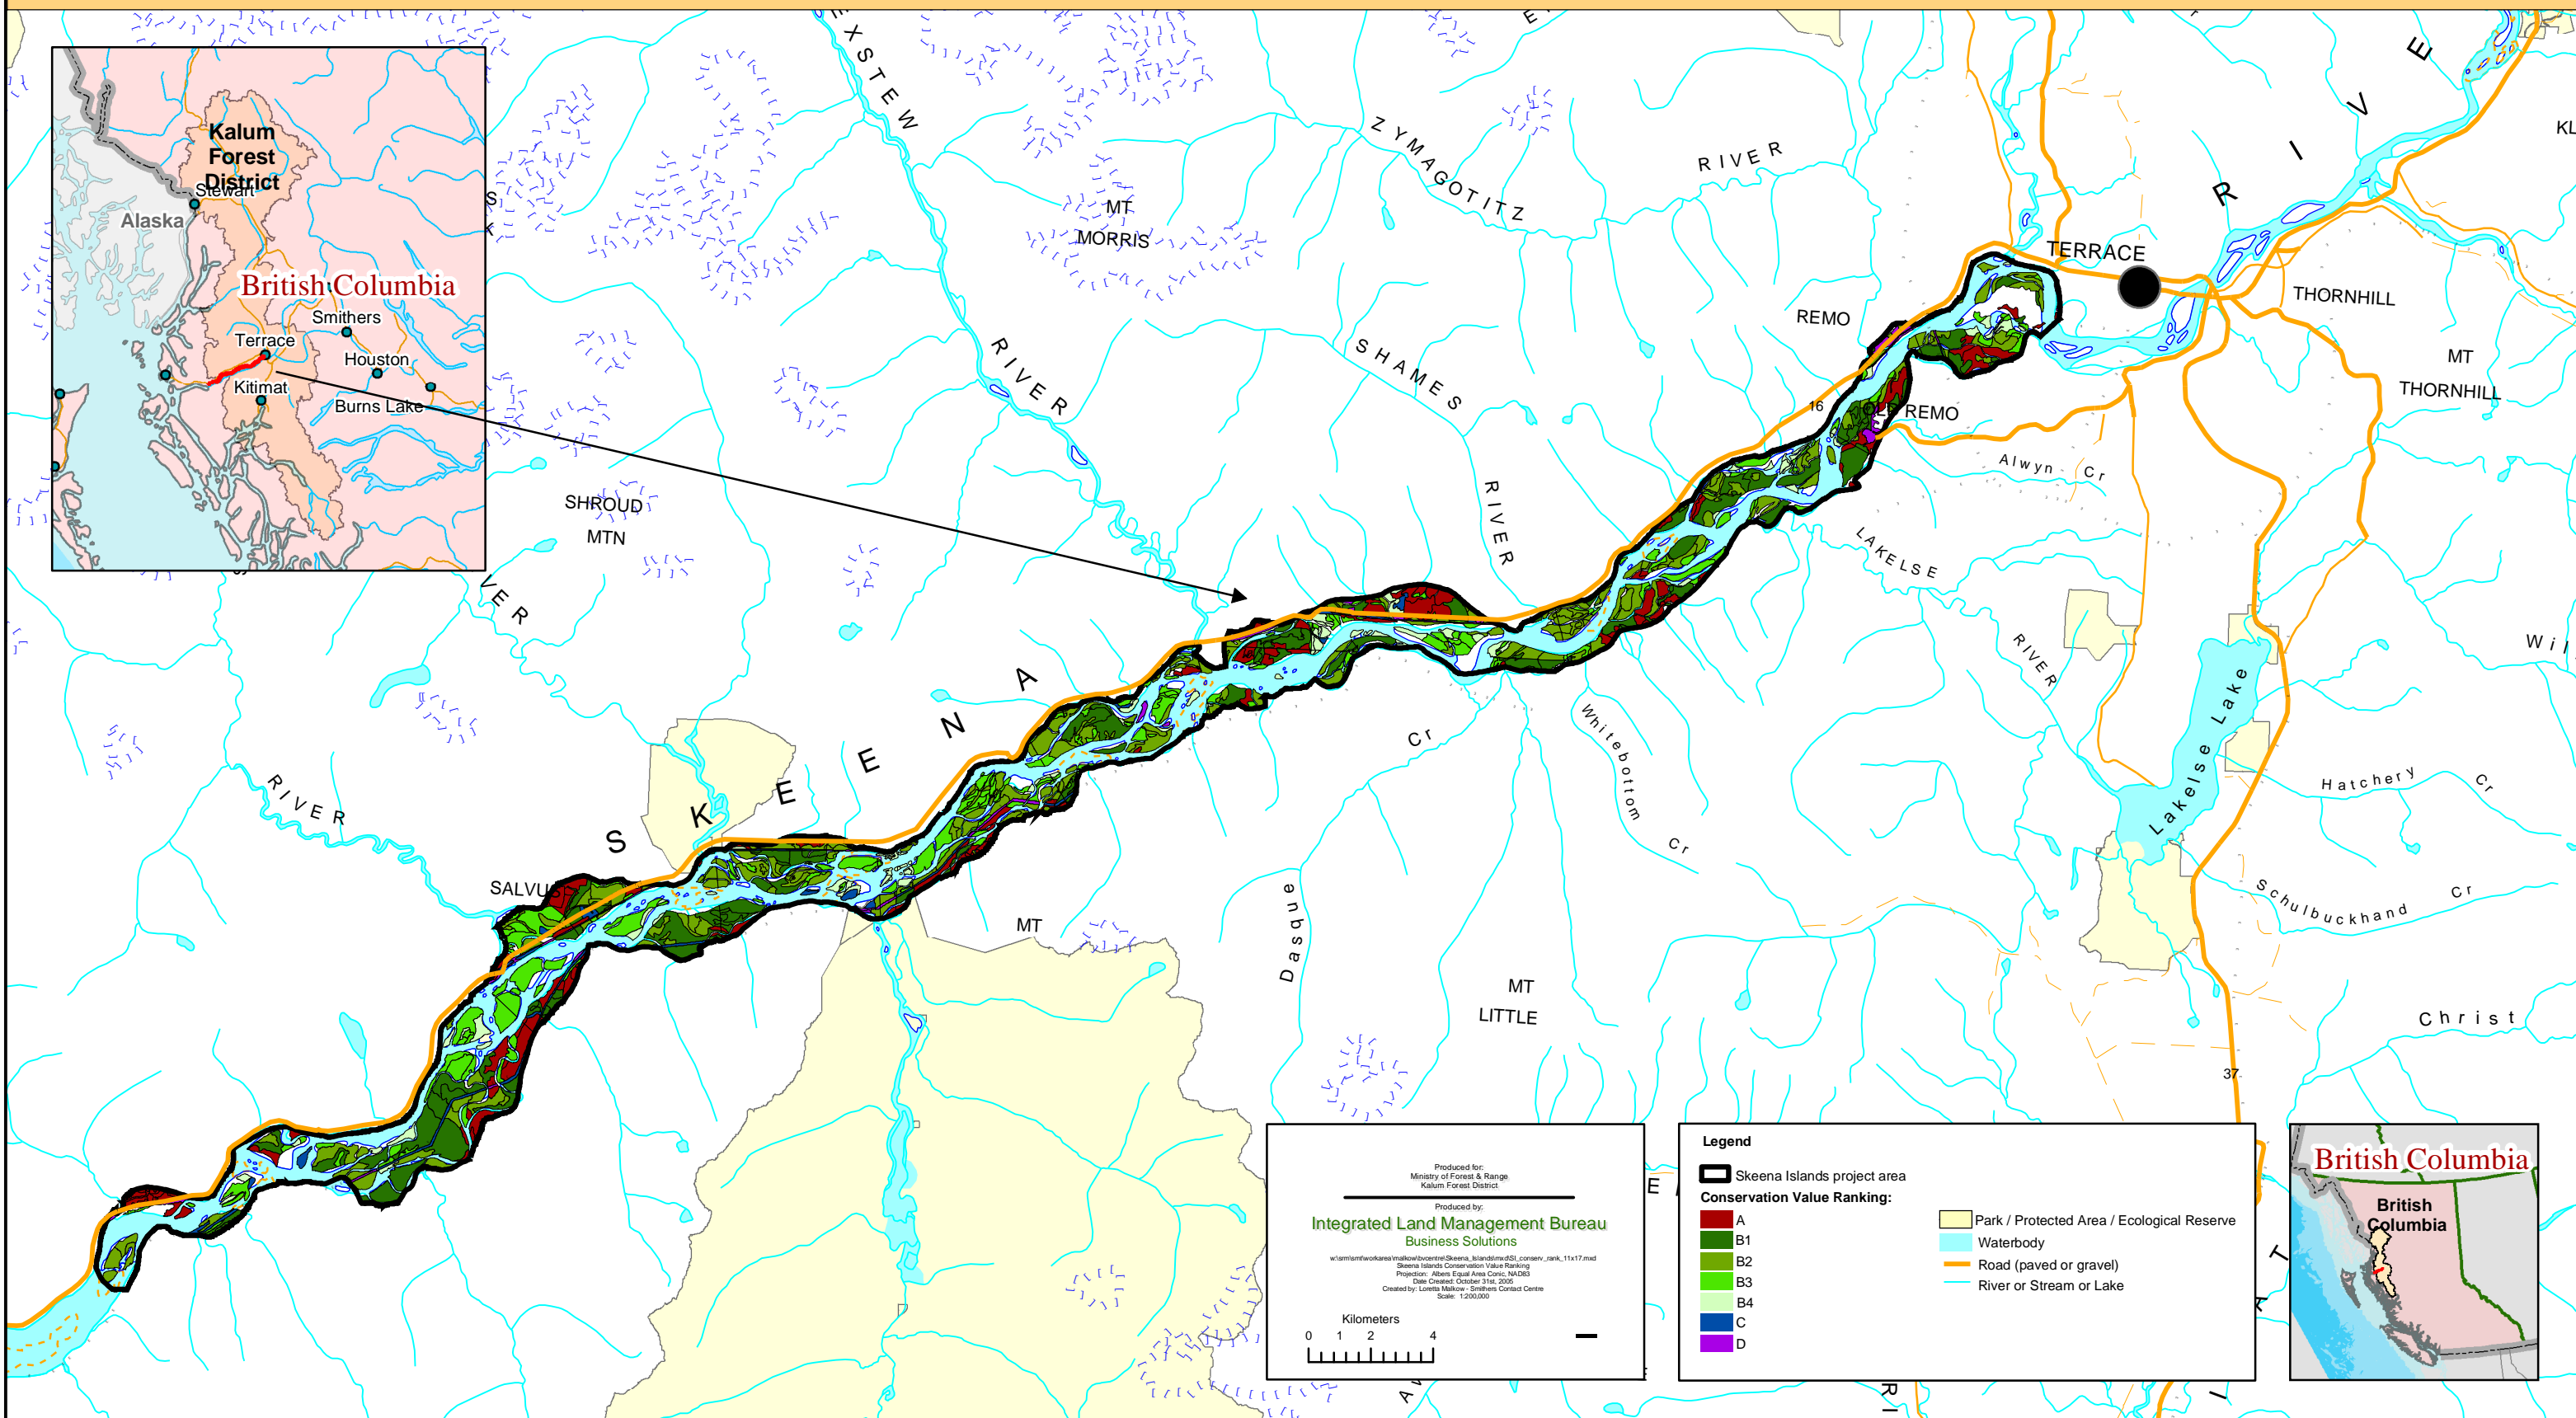

Skeena Islands Conservation Value Ranking

Produced for:
Ministry of Forests & Range
Kalum Forest District

Produced by:
Integrated Land Management Bureau
Business Solutions

w:\smlm\workarea\m\l\work\bc\enr\Skeena_Islands\mxd\SI_conservation_rank_11x17.mxd
Skeena Islands Conservation Value Ranking
Projection: Albers Equal Area Conic NAD83
Date Created: October 31st, 2005
Created by: Lonette Malloy - Smithers Contact Centre
Scale: 1:200,000

Kilometers
0 1 2 4

Legend

■ Skeena Islands project area

Conservation Value Ranking:

- A
- B1
- B2
- B3
- B4
- C
- D

- Park / Protected Area / Ecological Reserve
- Waterbody
- Road (paved or gravel)
- River or Stream or Lake