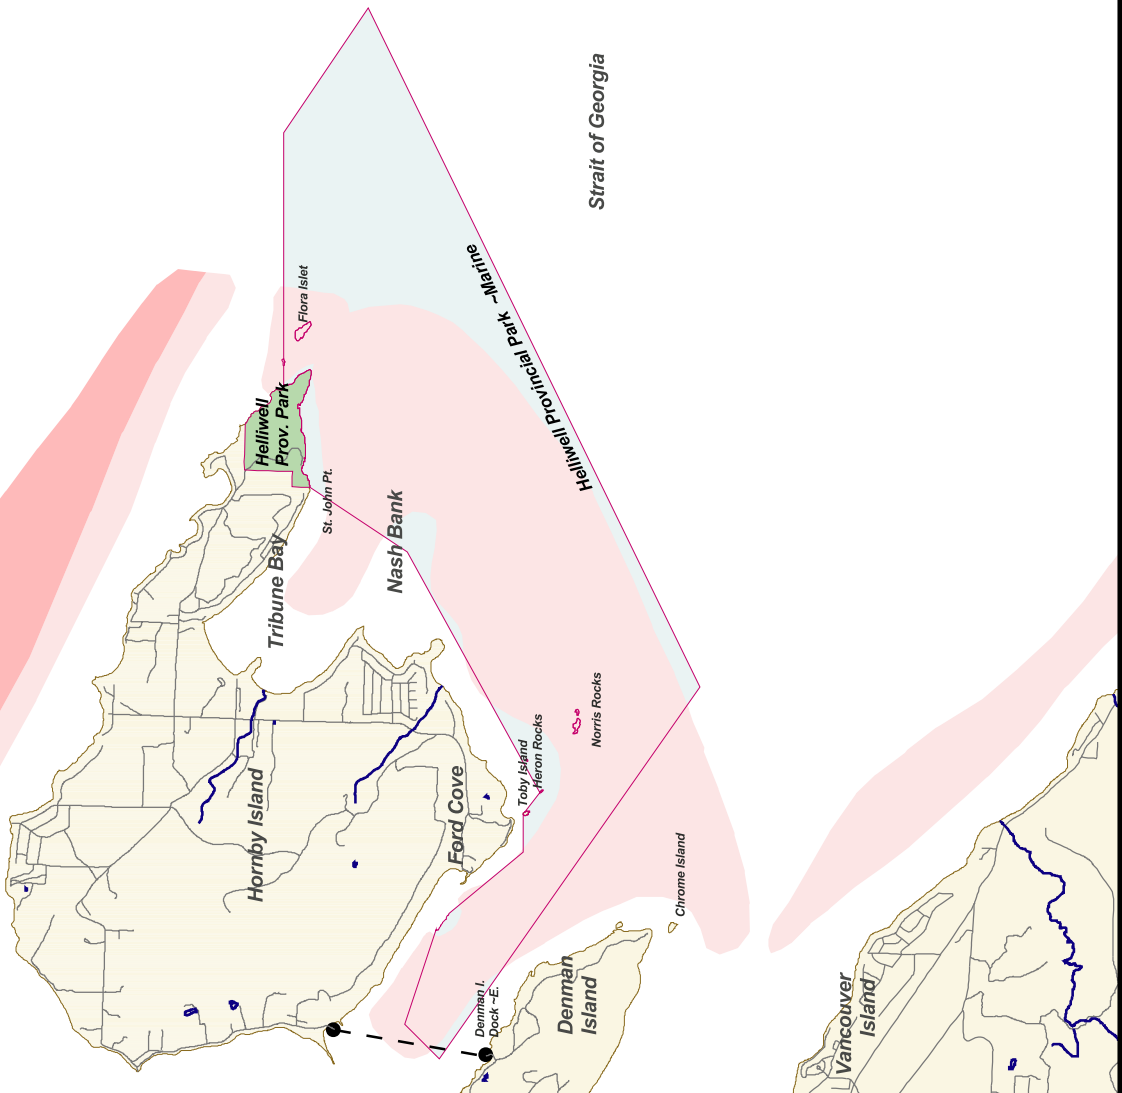

Helliwell Provincial Park Ecosystem Based Plan March 2001 Salmon Fisheries

	Park Boundary		Recreational Salmon Fishery
	Lake & River		Recreational & Commercial Salmon Fishery
	Ferry Route		Roads