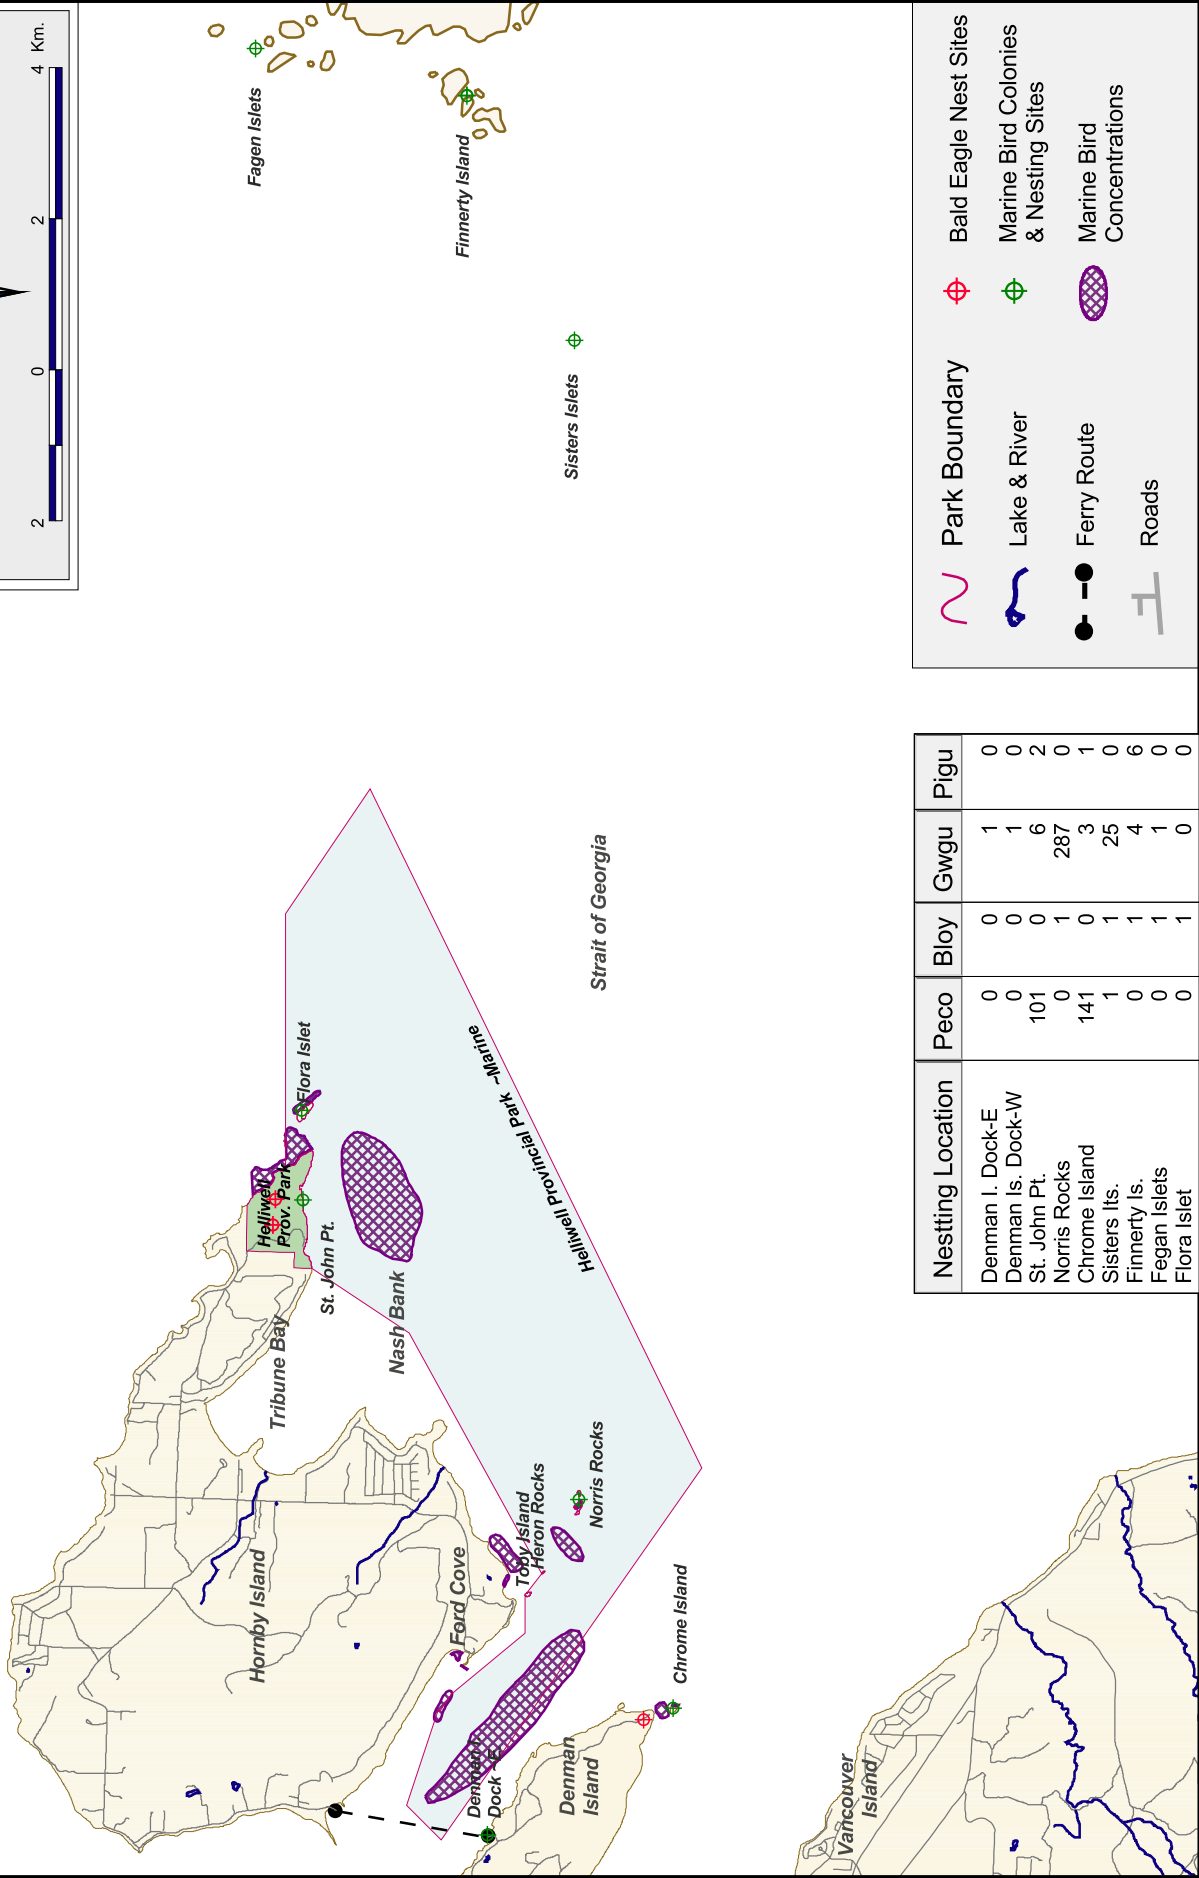

# Helliwell Provincial Park Ecosystem Based Plan March 2001 Marine Birds

Nesting Location	Peco	Bloy	Gwgu	Pigu
Denman I. Dock-E	0	0	1	0
Denman Is. Dock-W	0	0	1	0
St. John Pt.	101	0	6	2
Norris Rocks	0	1	287	0
Chrome Island	141	0	3	1
Sisters Its.	1	1	25	0
Finnerty Is.	0	1	4	6
Fegan Islets	0	1	1	0
Flora Islet	0	1	0	0

- Park Boundary
- Lake & River
- Ferry Route
- Roads
- Bald Eagle Nest Sites
- Marine Bird Colonies & Nesting Sites
- Marine Bird Concentrations