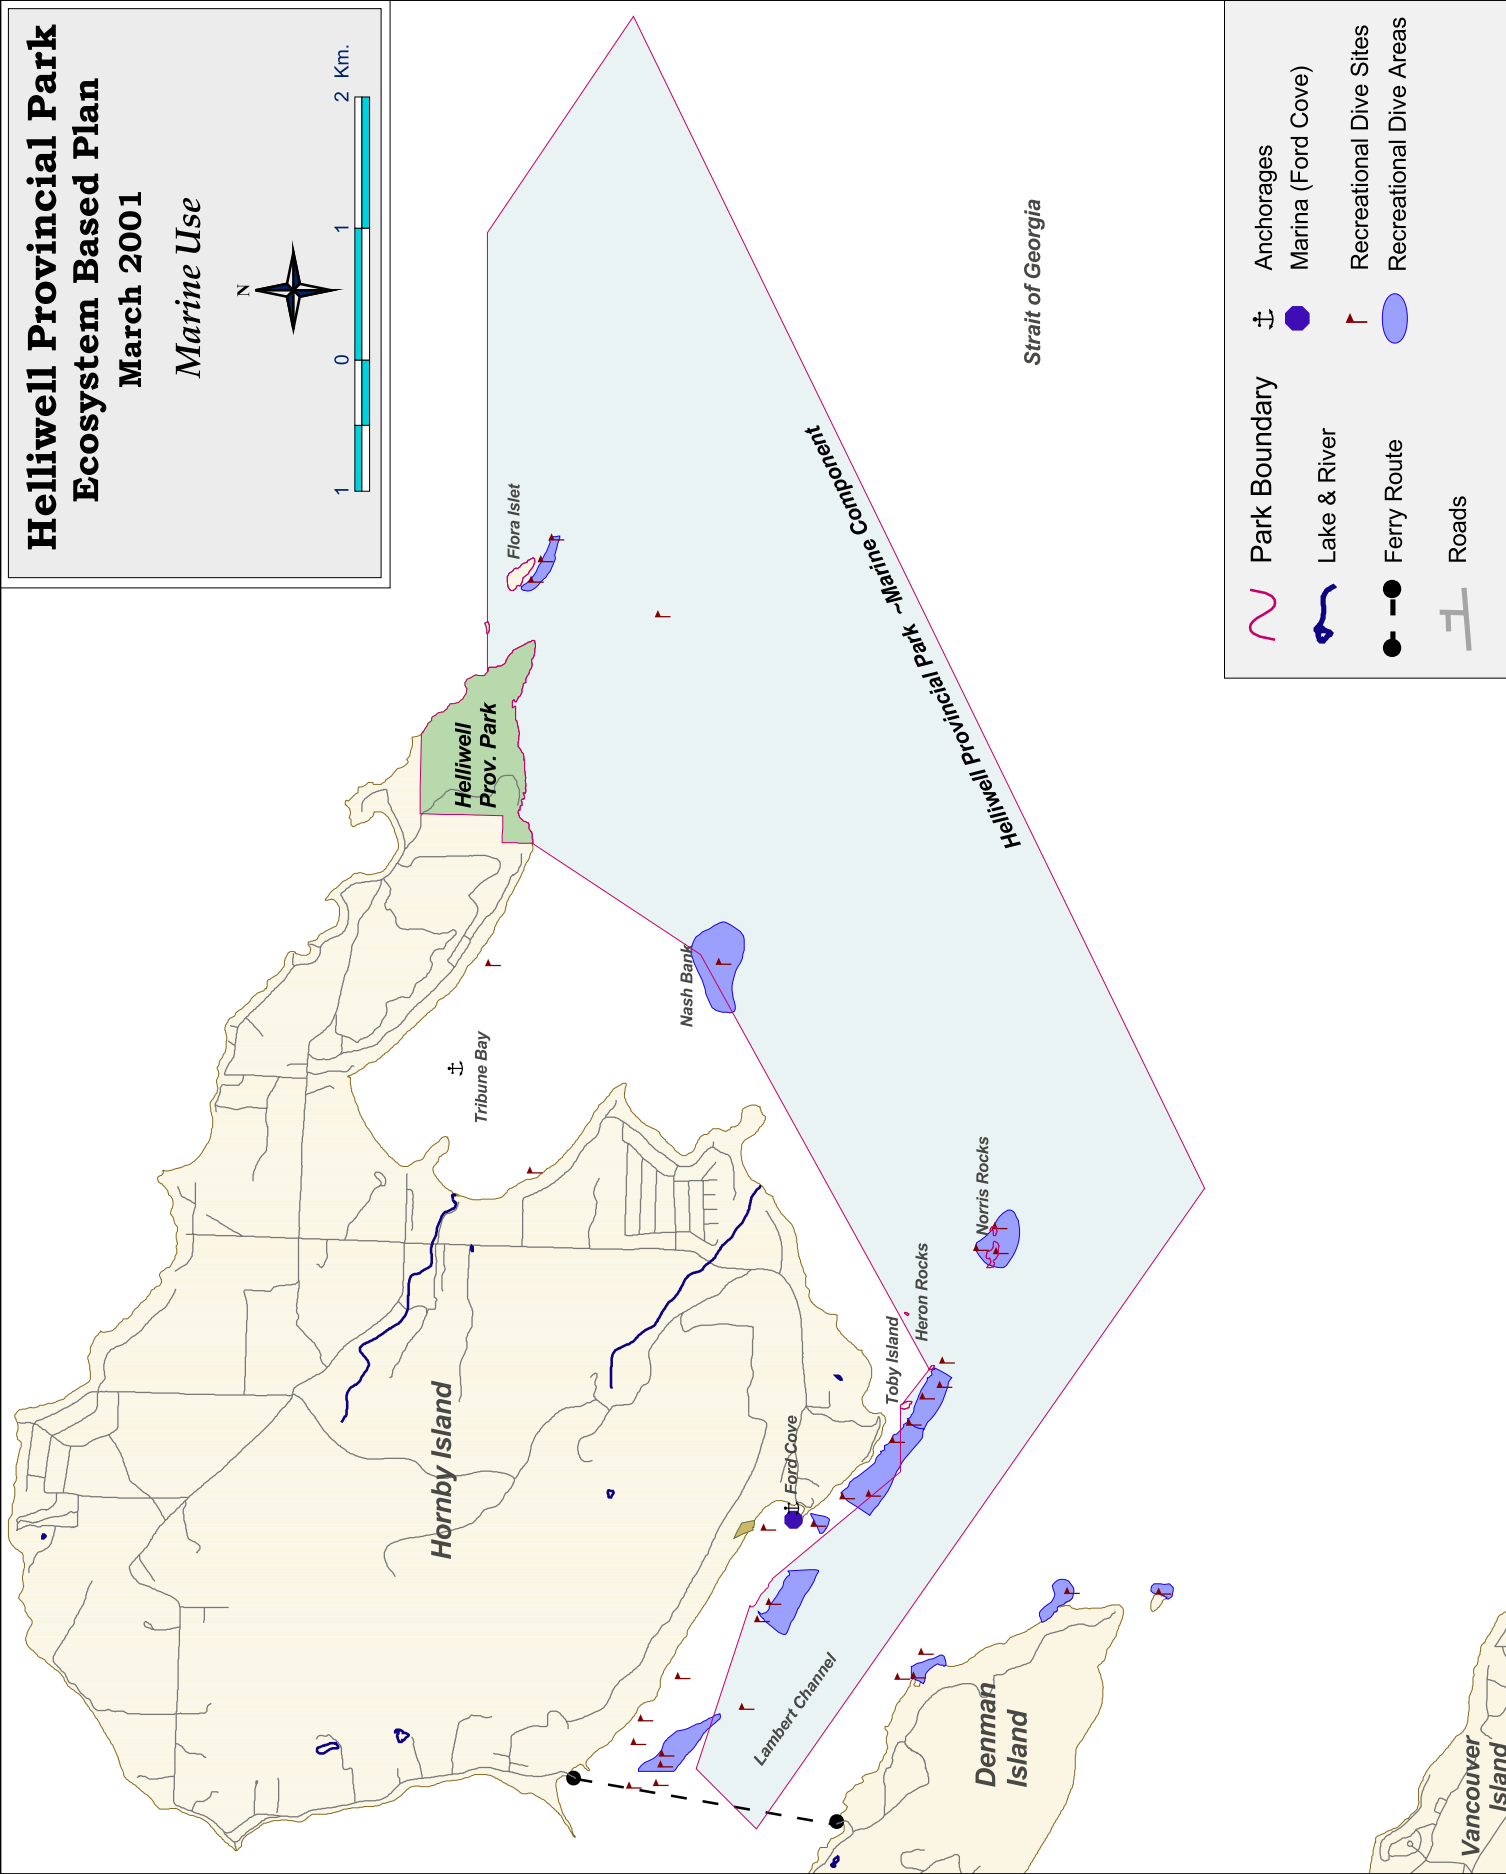

Helliwell Provincial Park Ecosystem Based Plan March 2001 Marine Use

- Park Boundary
- Lake & River
- Ferry Route
- Anchorage
- Marina (Ford Cove)
- Recreational Dive Sites
- Recreational Dive Areas
- Roads