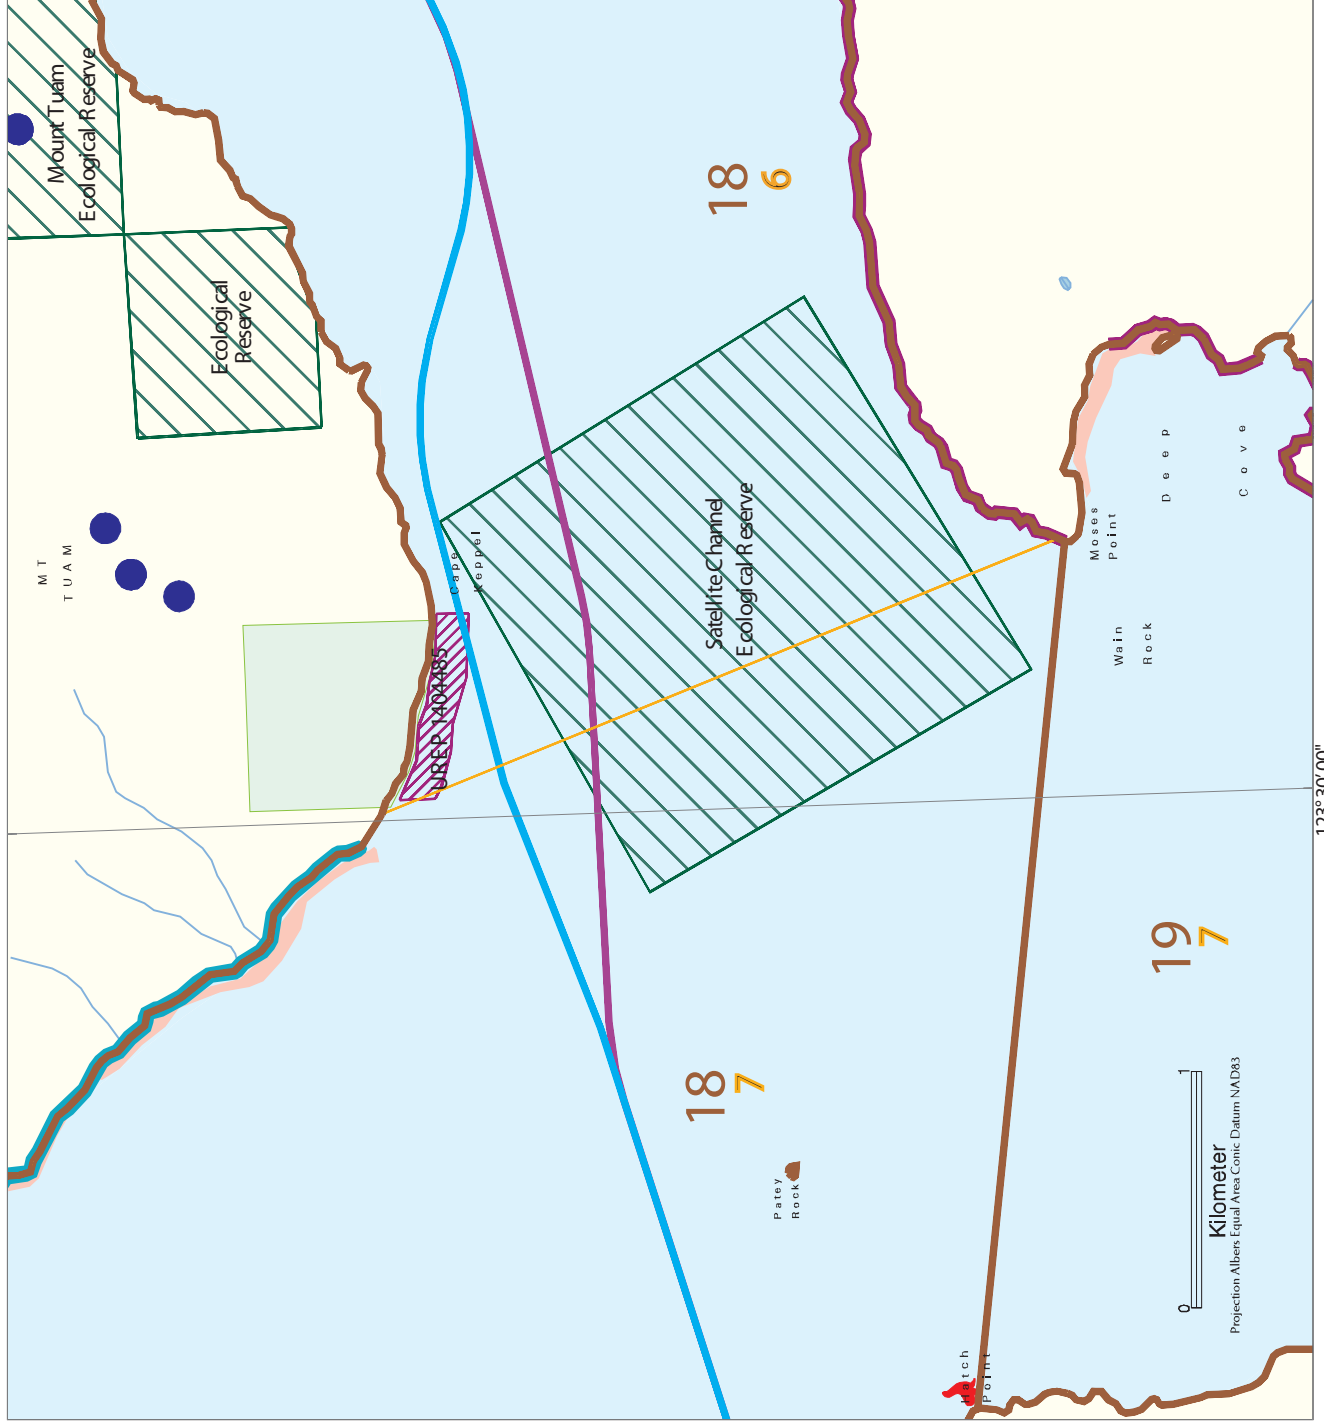

Figure 17 Satellite Channel - Biological Resources

**Ministry of Sustainable Resource Management
Decision Support Services**

Prepared for:
Water Land and Air Protection

Legend

- Clam Beds from DFO Clam Atlas
- DFO Shellfish Closures
- Herring Spawning Segment
- Conservation Data Centre Red/Blue Species
- Seal or Sealion Haulout
- DFO Statistical Areas
- DFO Statistical Sub Areas

Data Source(s):

1:40,000 MSRM Coastal Resource Information
Pipeline routes - Aker Maritime, Aker Engineering, Inc.

Created By: SS
Date: March 26, 2002
Pathname: /georgia/maps/map1_8x11.map
Filename: /georgia/amis/map1_8x11.lam